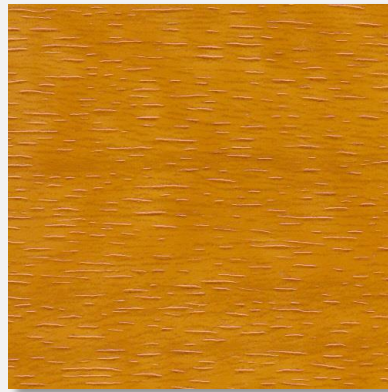

PPG ProLuxe™ Transparent Stains

3158 Moulton Rd
Martinsville, IN 46151

Ph: (317) 560-7428

Web: LegacyPaintingIndy.com

005 Natural Oak

009 Dark Oak

045 Mahogany

072 Butternut

077 Cedar

078 Natural

085 Teak

996 Natural Light

Visit: perfectwoodstains.com
For more information on PPG ProLuxe™

IMPORTANT NOTE: Transparent stains will look different than what is being presented on brochure depending on various factors including but not limited to; age of wood, previously stained, never stained, pressure treated, how weathered is the wood, exterior, interior, species of wood (red oak, white oak, walnut, cedar, pine, maple, redwood, etc). To see how the stain would respond to your particular wood, you can supply a sample to Legacy Painting to test for you, or talk with your Legacy Sales Rep to learn your options. The colors shown are merely a tool to help you in your decision and may not be a complete list of every color available. Contact Legacy Painting for questions.

244 Coral Mist

204 Sandstone

221 Ocean Mist

284 Crystal Stream

233 Warm White

283 Silver Birch

245 Burnt Clay

210 Sahara Sand

234 Pale Wheat

272 Aspen Green

052 Navajo Red

156 Cedar

205 Willow

520 Fog Grey

*These colors are a product of PPG ProLuxe™. This color sample PDF was created to help Legacy Painting, LLC customers with decision making when choosing their ProLuxe™ wood stain color.