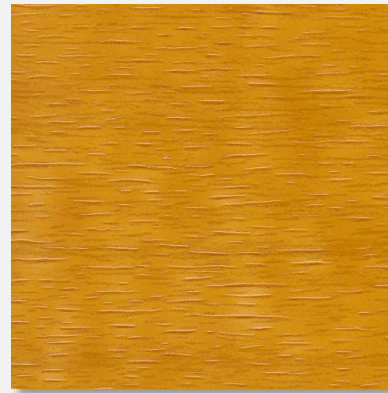

PPG ProLuxe™ Transparent Stains

3158 Moulton Rd
Martinsville, IN 46151

Ph: (317) 560-7428

Web: LegacyPaintingIndy.com

005 Natural Oak

009 Dark Oak

045 Mahogany

072 Butternut

077 Cedar

078 Natural

085 Teak

996 Natural Light

Visit: perfectwoodstains.com
For more information on PPG ProLuxe™

IMPORTANT NOTE: Transparent stains will look different than what is being presented on brochure depending on various factors including but not limited to; age of wood, previously stained, never stained, pressure treated, how weathered is the wood, exterior, interior, species of wood (red oak, white oak, walnut, cedar, pine, maple, redwood, etc). To see how the stain would respond to your particular wood, you can supply a sample to Legacy Painting to test for you, or talk with your Legacy Sales Rep to learn your options. The colors shown are merely a tool to help you in your decision and may not be a complete list of every color available. Contact Legacy Painting for questions.

234 Pale Wheat

272 Aspen Green

052 Navajo Red

156 Cedar

205 Willow

520 Fog Grey

*These colors are a product of PPG ProLuxe™. This color sample PDF was created to help Legacy Painting, LLC customers with decision making when choosing their ProLuxe™ wood stain color.

211 Maple

222 Stonehedge

229 Mountain Grey

265 Buttercup

408 Woodland Green

215 Hazelnut

212 Fawn

227 Stonewood