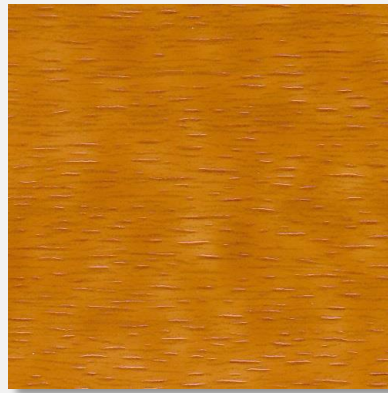

PPG ProLuxe™ Transparent Stains

3158 Moulton Rd
Martinsville, IN 46151

Ph: (317) 560-7428

Web: LegacyPaintingIndy.com

005 Natural Oak

009 Dark Oak

045 Mahogany

072 Butternut

077 Cedar

078 Natural

085 Teak

996 Natural Light

Visit: perfectwoodstains.com
For more information on PPG ProLuxe™

IMPORTANT NOTE: Transparent stains will look different than what is being presented on brochure depending on various factors including but not limited to; age of wood, previously stained, never stained, pressure treated, how weathered is the wood, exterior, interior, species of wood (red oak, white oak, walnut, cedar, pine, maple, redwood, etc). To see how the stain would respond to your particular wood, you can supply a sample to Legacy Painting to test for you, or talk with your Legacy Sales Rep to learn your options. The colors shown are merely a tool to help you in your decision and may not be a complete list of every color available. Contact Legacy Painting for questions.

234 Pale Wheat

272 Aspen Green

052 Navajo Red

156 Cedar

205 Willow

520 Fog Grey

*These colors are a product of PPG ProLuxe™. This color sample PDF was created to help Legacy Painting, LLC customers with decision making when choosing their ProLuxe™ wood stain color.

211 Maple

222 Stonehedge

229 Mountain Grey

265 Buttercup

408 Woodland Green

215 Hazelnut

212 Fawn

227 Stonewood