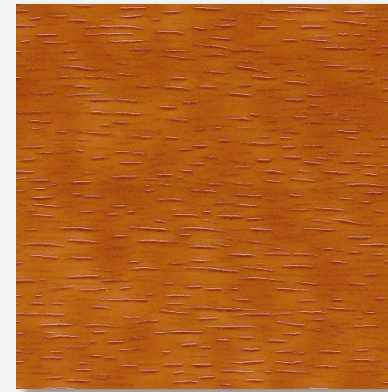

PPG ProLuxe™ Transparent Stains

3158 Moulton Rd
Martinsville, IN 46151

Ph: (317) 560-7428

Web: LegacyPaintingIndy.com

005 Natural Oak

009 Dark Oak

045 Mahogany

072 Butternut

077 Cedar

078 Natural

085 Teak

996 Natural Light

Visit: perfectwoodstains.com
For more information on PPG ProLuxe™

IMPORTANT NOTE: Transparent stains will look different than what is being presented on brochure depending on various factors including but not limited to; age of wood, previously stained, never stained, pressure treated, how weathered is the wood, exterior, interior, species of wood (red oak, white oak, walnut, cedar, pine, maple, redwood, etc). To see how the stain would respond to your particular wood, you can supply a sample to Legacy Painting to test for you, or talk with your Legacy Sales Rep to learn your options. The colors shown are merely a tool to help you in your decision and may not be a complete list of every color available. Contact Legacy Painting for questions.

234 Pale Wheat

272 Aspen Green

052 Navajo Red

156 Cedar

205 Willow

520 Fog Grey

*These colors are a product of PPG ProLuxe™. This color sample PDF was created to help Legacy Painting, LLC customers with decision making when choosing their ProLuxe™ wood stain color.

211 Maple

222 Stonehedge

229 Mountain Grey

265 Buttercup

408 Woodland Green

215 Hazelnut

212 Fawn

227 Stonewood