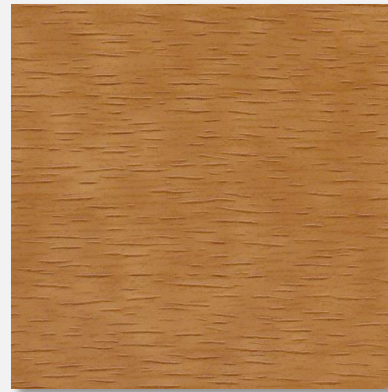

PPG ProLuxe™ Transparent Stains

3158 Moulton Rd
Martinsville, IN 46151

Ph: (317) 560-7428

Web: LegacyPaintingIndy.com

005 Natural Oak

009 Dark Oak

045 Mahogany

072 Butternut

077 Cedar

078 Natural

085 Teak

996 Natural Light

Visit: perfectwoodstains.com
For more information on PPG ProLuxe™

IMPORTANT NOTE: Transparent stains will look different than what is being presented on brochure depending on various factors including but not limited to; age of wood, previously stained, never stained, pressure treated, how weathered is the wood, exterior, interior, species of wood (red oak, white oak, walnut, cedar, pine, maple, redwood, etc). To see how the stain would respond to your particular wood, you can supply a sample to Legacy Painting to test for you, or talk with your Legacy Sales Rep to learn your options. The colors shown are merely a tool to help you in your decision and may not be a complete list of every color available. Contact Legacy Painting for questions.

234 Pale Wheat

272 Aspen Green

052 Navajo Red

156 Cedar

205 Willow

520 Fog Grey

*These colors are a product of PPG ProLuxe™. This color sample PDF was created to help Legacy Painting, LLC customers with decision making when choosing their ProLuxe™ wood stain color.

211 Maple

222 Stonehedge

229 Mountain Grey

265 Buttercup

408 Woodland Green

215 Hazelnut

212 Fawn

227 Stonewood